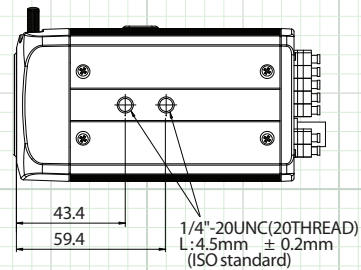

960H/700 Line True Wide Dynamic Range True Day / Night, 3DNR, OSD

* Lens Sold Separately

FRONT

BACK

SIDE

BOTTOM

SPECIFICATION	BX7WDR960
Image Sensor	960H 1/3" Effio-V Sony Super HAD II CCD
Effective Picture Elements	976 (H) x 494 (V)
Resolution	700 TV Lines Color / 800 TV Lines B/W
OSD (On-screen Display)	Yes (Built-in on Rear Panel)
WDR (Wide Dynamic Range)	Contrast / Clear Face (Low / Mid / High) Adjustable
3DNR (Digital Noise Reduction)	3DNR (0-6) Adjustable
Video Output	1.0 Vp-p (Sync. Negative) Termination 75 OHM
Lens Type	Accepts C/CS Mount - Lens not included
Sense-up	Auto / Off
Shutter Speed	1/60 ~ 1/100,000 sec.
IR Cut Filter	Built-In Mechanical
Minimum Illumination	0.0005Lux Sense Up Color/0.0002 Sense Up B/W
S/N Ratio	52dB or More (AGC Off)
Gain Control	Automatic, Low, Middle, High, Off
Sync System	Internal, External (L/L)
Gamma	$\gamma = 0.45$ typ.
White Balance	ATW (1,800°K~10,500°K) / PUSH / USER1 / USER2 / ANTI CR / PUSH / LOCK / MANUAL
Back Light Compensation	OFF / WDR / HLC / BLC
Day / Night	(AUTO / COLOR / B/W / EXT) Delay Adjustable
Mirror	OFF / H / V / H-V
Digital Zoom	Yes (ON / OFF) Adjustable
Digital Image Stabilizer	Yes (ON / OFF)
IR Optimizer	Yes (ON / OFF)
Motion Detection	Yes (4 Zone)
Privacy Mask	Yes (15 Zone)
Power Input	12VDC/24VAC Dual Voltage Power
Power Requirement	Max. 250mA
Reverse Polarity Protection	Yes
Overall Camera Dimensions	2.4" (W) x 2.5" (H) x 4.3" (L)
Weight	Approx. 0.6lb
Operation Temperature	14°F ~ 122°F
Weatherproof Rating	Indoor Only

FEATURES

- ◆ Sony 960H Effio-V Chip
- ◆ 700 Line Resolution
- ◆ True Wide Dynamic Range
- ◆ True Day/Night Mechanical IR Cut Filter
- ◆ Sense-up / Slow Shutter Speed
- ◆ 12VDC/24VAC Dual Voltage Power
- ◆ Easy Side Mount Back Focus Adjustment
- ◆ OSD Control of All Major Functions
- ◆ 3D Digital Noise Reduction