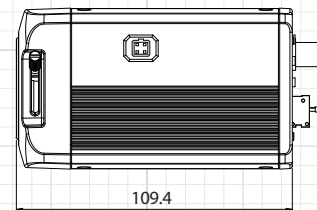

960H/700 Line True Wide Dynamic Range True Day / Night, 3DNR, OSD

* Lens Sold Separately

FRONT

BACK

SIDE

BOTTOM

SPECIFICATION	BX7WDR960
Image Sensor	960H 1/3" Effio-V Sony Super HAD II CCD
Effective Picture Elements	976 (H) x 494 (V)
Resolution	700 TV Lines Color / 800 TV Lines B/W
OSD (On-screen Display)	Yes (Built-in on Rear Panel)
WDR (Wide Dynamic Range)	Contrast / Clear Face (Low / Mid / High) Adjustable
3DNR (Digital Noise Reduction)	3DNR (0-6) Adjustable
Video Output	1.0 Vp-p (Sync. Negative) Termination 75 OHM
Lens Type	Accepts C/CS Mount - Lens not included
Sense-up	Auto / Off
Shutter Speed	1/60 ~ 1/100,000 sec.
IR Cut Filter	Built-In Mechanical
Minimum Illumination	0.0005Lux Sense Up Color/0.0002 Sense Up B/W
S/N Ratio	52dB or More (AGC Off)
Gain Control	Automatic, Low, Middle, High, Off
Sync System	Internal, External (L/L)
Gamma	$\gamma = 0.45$ typ.
White Balance	ATW (1,800°K~10,500°K) / PUSH / USER1 / USER2 / ANTI CR / PUSH / LOCK / MANUAL
Back Light Compensation	OFF / WDR / HLC / BLC
Day / Night	(AUTO / COLOR / B/W / EXT) Delay Adjustable
Mirror	OFF / H / V / H-V
Digital Zoom	Yes (ON / OFF) Adjustable
Digital Image Stabilizer	Yes (ON / OFF)
IR Optimizer	Yes (ON / OFF)
Motion Detection	Yes (4 Zone)
Privacy Mask	Yes (15 Zone)
Power Input	12VDC/24VAC Dual Voltage Power
Power Requirement	Max. 250mA
Reverse Polarity Protection	Yes
Overall Camera Dimensions	2.4" (W) x 2.5" (H) x 4.3" (L)
Weight	Approx. 0.6lb
Operation Temperature	14°F ~ 122°F
Weatherproof Rating	Indoor Only

FEATURES

- ◆ Sony 960H Effio-V Chip
- ◆ 700 Line Resolution
- ◆ True Wide Dynamic Range
- ◆ True Day/Night Mechanical IR Cut Filter
- ◆ Sense-up / Slow Shutter Speed
- ◆ 12VDC/24VAC Dual Voltage Power
- ◆ Easy Side Mount Back Focus Adjustment
- ◆ OSD Control of All Major Functions
- ◆ 3D Digital Noise Reduction