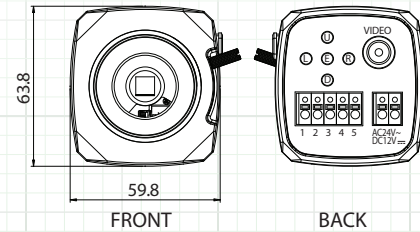

960H/700 Line True Wide Dynamic Range True Day / Night, 3DNR, OSD

* Lens Sold Separately

FRONT

BACK

SIDE

BOTTOM

SPECIFICATION	BX7WDR960
Image Sensor	960H 1/3" Effio-V Sony Super HAD II CCD
Effective Picture Elements	976 (H) x 494 (V)
Resolution	700 TV Lines Color / 800 TV Lines B/W
OSD (On-screen Display)	Yes (Built-in on Rear Panel)
WDR (Wide Dynamic Range)	Contrast / Clear Face (Low / Mid / High) Adjustable
3DNR (Digital Noise Reduction)	3DNR (0-6) Adjustable
Video Output	1.0 Vp-p (Sync. Negative) Termination 75 OHM
Lens Type	Accepts C/CS Mount - Lens not included
Sense-up	Auto / Off
Shutter Speed	1/60 ~ 1/100,000 sec.
IR Cut Filter	Built-In Mechanical
Minimum Illumination	0.0005Lux Sense Up Color/0.0002 Sense Up B/W
S/N Ratio	52dB or More (AGC Off)
Gain Control	Automatic, Low, Middle, High, Off
Sync System	Internal, External (L/L)
Gamma	$\gamma = 0.45$ typ.
White Balance	ATW (1,800°K~10,500°K) / PUSH / USER1 / USER2 / ANTI CR / PUSH / LOCK / MANUAL
Back Light Compensation	OFF / WDR / HLC / BLC
Day / Night	(AUTO / COLOR / B/W / EXT) Delay Adjustable
Mirror	OFF / H / V / H-V
Digital Zoom	Yes (ON / OFF) Adjustable
Digital Image Stabilizer	Yes (ON / OFF)
IR Optimizer	Yes (ON / OFF)
Motion Detection	Yes (4 Zone)
Privacy Mask	Yes (15 Zone)
Power Input	12VDC/24VAC Dual Voltage Power
Power Requirement	Max. 250mA
Reverse Polarity Protection	Yes
Overall Camera Dimensions	2.4" (W) x 2.5" (H) x 4.3" (L)
Weight	Approx. 0.6lb
Operation Temperature	14°F ~ 122°F
Weatherproof Rating	Indoor Only

FEATURES

- ◆ Sony 960H Effio-V Chip
- ◆ 700 Line Resolution
- ◆ True Wide Dynamic Range
- ◆ True Day/Night Mechanical IR Cut Filter
- ◆ Sense-up / Slow Shutter Speed
- ◆ 12VDC/24VAC Dual Voltage Power
- ◆ Easy Side Mount Back Focus Adjustment
- ◆ OSD Control of All Major Functions
- ◆ 3D Digital Noise Reduction

INCLUDED ACCESSORIES

- 1x Camera User Manual
- 1x C/CS Mount Adjusting Ring

Note: Specification subject to change without notice