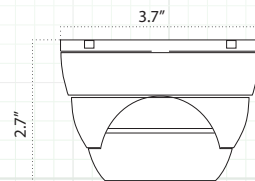

700 Line Outdoor IR Dome Cameras w/OSD

Sony 960H Chip, D-WDR, OSD, DNR, 60' IR Range, 3.6mm Lens

DWMIR960

DWMIRW960

← Mounting Base
← Locking Collar

In-Line
Cable Mounted
OSD Control

Camera Dimensions

Side View / Bottom View
& Mounting Configuration

SPECIFICATIONS	DWMIR960	DWMIRW960
Imaging Device	960H 1/3" SONY Super HAD II CCD	
Resolution	700 TV Lines	
Minimum Illumination	0.0 Lux (IR LED On)	
Lens Size	3.6mm Fixed Focal Lens	
IR LED Range / IR LED Count	60 Feet / 23 Pieces	
IR LED Wavelength	850nm	
Maximum Aperture	F2.0	
S/N Ratio	More than 52db	
Electronic Shutter Speed	AUTO, FLK, 1-60 ~ 1/100,000	
OSD (On Screen Display)	Yes (Cable Mounted Control)	
BLC (Backlight Compensation)	OFF / BLC / HBLC	
AGC Automatic Gain Control	AUTO / MANUAL	
White Balance	ATW, MANUAL, USER 1, USER 2	
Day-Night	COLOR / BW / AUTO / EXT 1 / EXT 2	
DNR (Digital Noise Reduction)	ON / OFF	
D-WDR (Digital Wide Dynamic Range)	ON / OFF / LUMINANCE / CONTRAST	
Motion Detection	ON / OFF 4 - Zones Programmable	
Privacy Masking	ON / OFF 8 - Zones Programmable	
Sharpness	(Adjustable 0~255)	
TV System	NTSC	
Effective Pixels	976 (H) X 495 (V)	
Scanning System	2:1 Interlaced	
Sync System	Internal Negative Sync	
Video Output	1.0Vp-p 75 OHM Composite BNC	
Gamma Characteristics	0.45	
Power Requirement / Consumption	12 Volts DC / 200mA	
Operating Temperature	-14°F ~ 122°F	
Weight	.75 Lb.	
Housing / Color	Aluminum (Gray)	Aluminum (White)
Dimension	3.7" W x 2.7" H	
Weatherproof Rating	IP66	