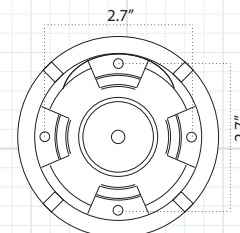

700 Line Outdoor IR Dome Cameras w/OSD

Sony 960H Chip, D-WDR, OSD, DNR, 60' IR Range, 3.6mm Lens

DWMIR960

DWMIRW960

← Mounting Base
← Locking Collar

In-Line
Cable Mounted
OSD Control

Camera Dimensions

Side View / Bottom View
& Mounting Configuration

SPECIFICATIONS	DWMIR960	DWMIRW960
Imaging Device	960H 1/3" SONY Super HAD II CCD	
Resolution	700 TV Lines	
Minimum Illumination	0.0 Lux (IR LED On)	
Lens Size	3.6mm Fixed Focal Lens	
IR LED Range / IR LED Count	60 Feet / 23 Pieces	
IR LED Wavelength	850nm	
Maximum Aperture	F2.0	
S/N Ratio	More than 52db	
Electronic Shutter Speed	AUTO, FLK, 1-60 ~ 1/100,000	
OSD (On Screen Display)	Yes (Cable Mounted Control)	
BLC (Backlight Compensation)	OFF / BLC / HBLC	
AGC Automatic Gain Control	AUTO / MANUAL	
White Balance	ATW, MANUAL, USER 1, USER 2	
Day-Night	COLOR / BW / AUTO / EXT 1 / EXT 2	
DNR (Digital Noise Reduction)	ON / OFF	
D-WDR (Digital Wide Dynamic Range)	ON / OFF / LUMINANCE / CONTRAST	
Motion Detection	ON / OFF 4 - Zones Programmable	
Privacy Masking	ON / OFF 8 - Zones Programmable	
Sharpness	(Adjustable 0~255)	
TV System	NTSC	
Effective Pixels	976 (H) X 495 (V)	
Scanning System	2:1 Interlaced	
Sync System	Internal Negative Sync	
Video Output	1.0Vp-p 75 OHM Composite BNC	
Gamma Characteristics	0.45	
Power Requirement / Consumption	12 Volts DC / 200mA	
Operating Temperature	-14°F ~ 122°F	
Weight	.75 Lb.	
Housing / Color	Aluminum (Gray)	Aluminum (White)
Dimension	3.7" W x 2.7" H	
Weatherproof Rating	IP66	

Note: Specification subject to change without notice

FEATURES

- ◆ Sony 960H Chip / 700 Line High Resolution
- ◆ 3-Axis Wall or Ceiling Mountable
- ◆ OSD Control of All Major Functions
- ◆ Digital Wide Dynamic Range
- ◆ Digital Noise Reduction
- ◆ Day/Night Operation
- ◆ 3.6mm Fixed Focal Lens
- ◆ 23 IR LED's / 60 Foot IR Range
- ◆ Tamper Resistant
- ◆ IP66 Weatherproof Rating
- ◆ 12 Volts DC Power Required