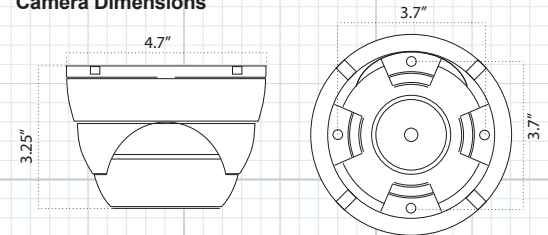

600 Line Outdoor IR Dome Cameras w/OSD

WDR, OSD, DNR, 90' IR Range, 2.8~12mm Lens

DWMVFIR

DWMVFIRW

Zoom Adjustment

← Mounting Base

← Locking Collar

← Focus Adjustment

Camera Dimensions

Side View / Bottom View & Mounting Configuration

FEATURES

- ◆ 600 Line High Resolution Performance
- ◆ 3-Axis Wall or Ceiling Mountable
- ◆ OSD Control of All Major Functions
- ◆ Digital Wide Dynamic Range
- ◆ Digital Noise Reduction
- ◆ Day/Night Operation
- ◆ 2.8-12mm Varifocal Lens
- ◆ 36 IR LED's / 90 Foot IR Range
- ◆ Tamper Resistant
- ◆ IP66 Weatherproof Rating
- ◆ 12 Volts DC Power Required